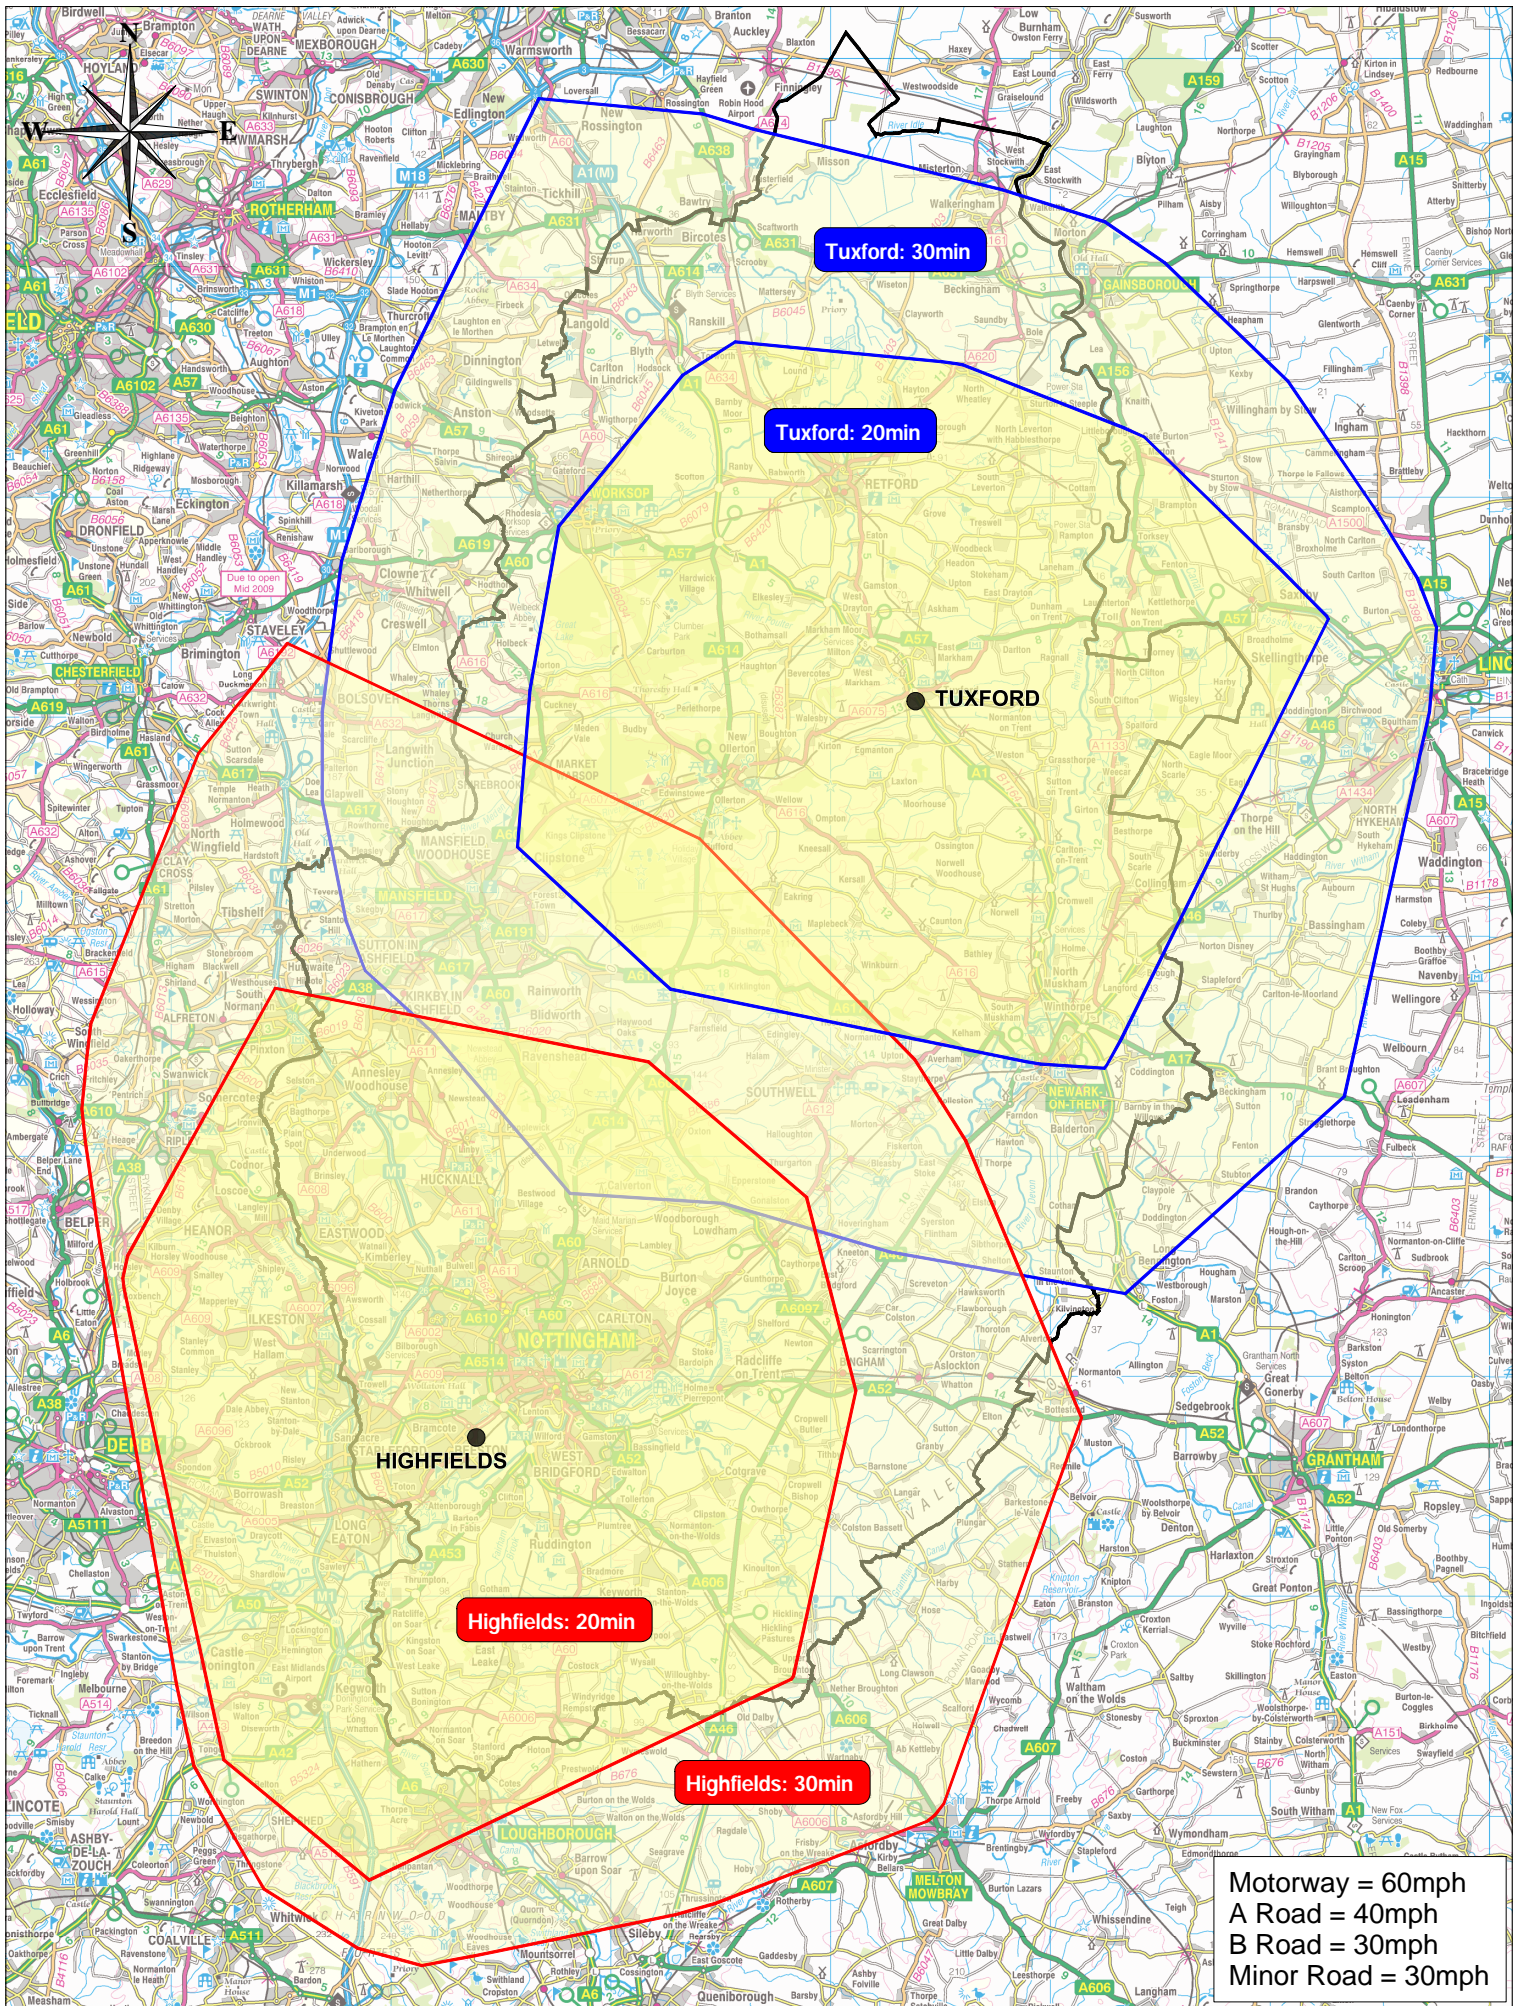

Map 5: 20 & 30 Minute Isochrones From Highfields and Tuxford Fire Stations

NOTTINGHAMSHIRE
Fire & Rescue Service
Creating Safer Communities